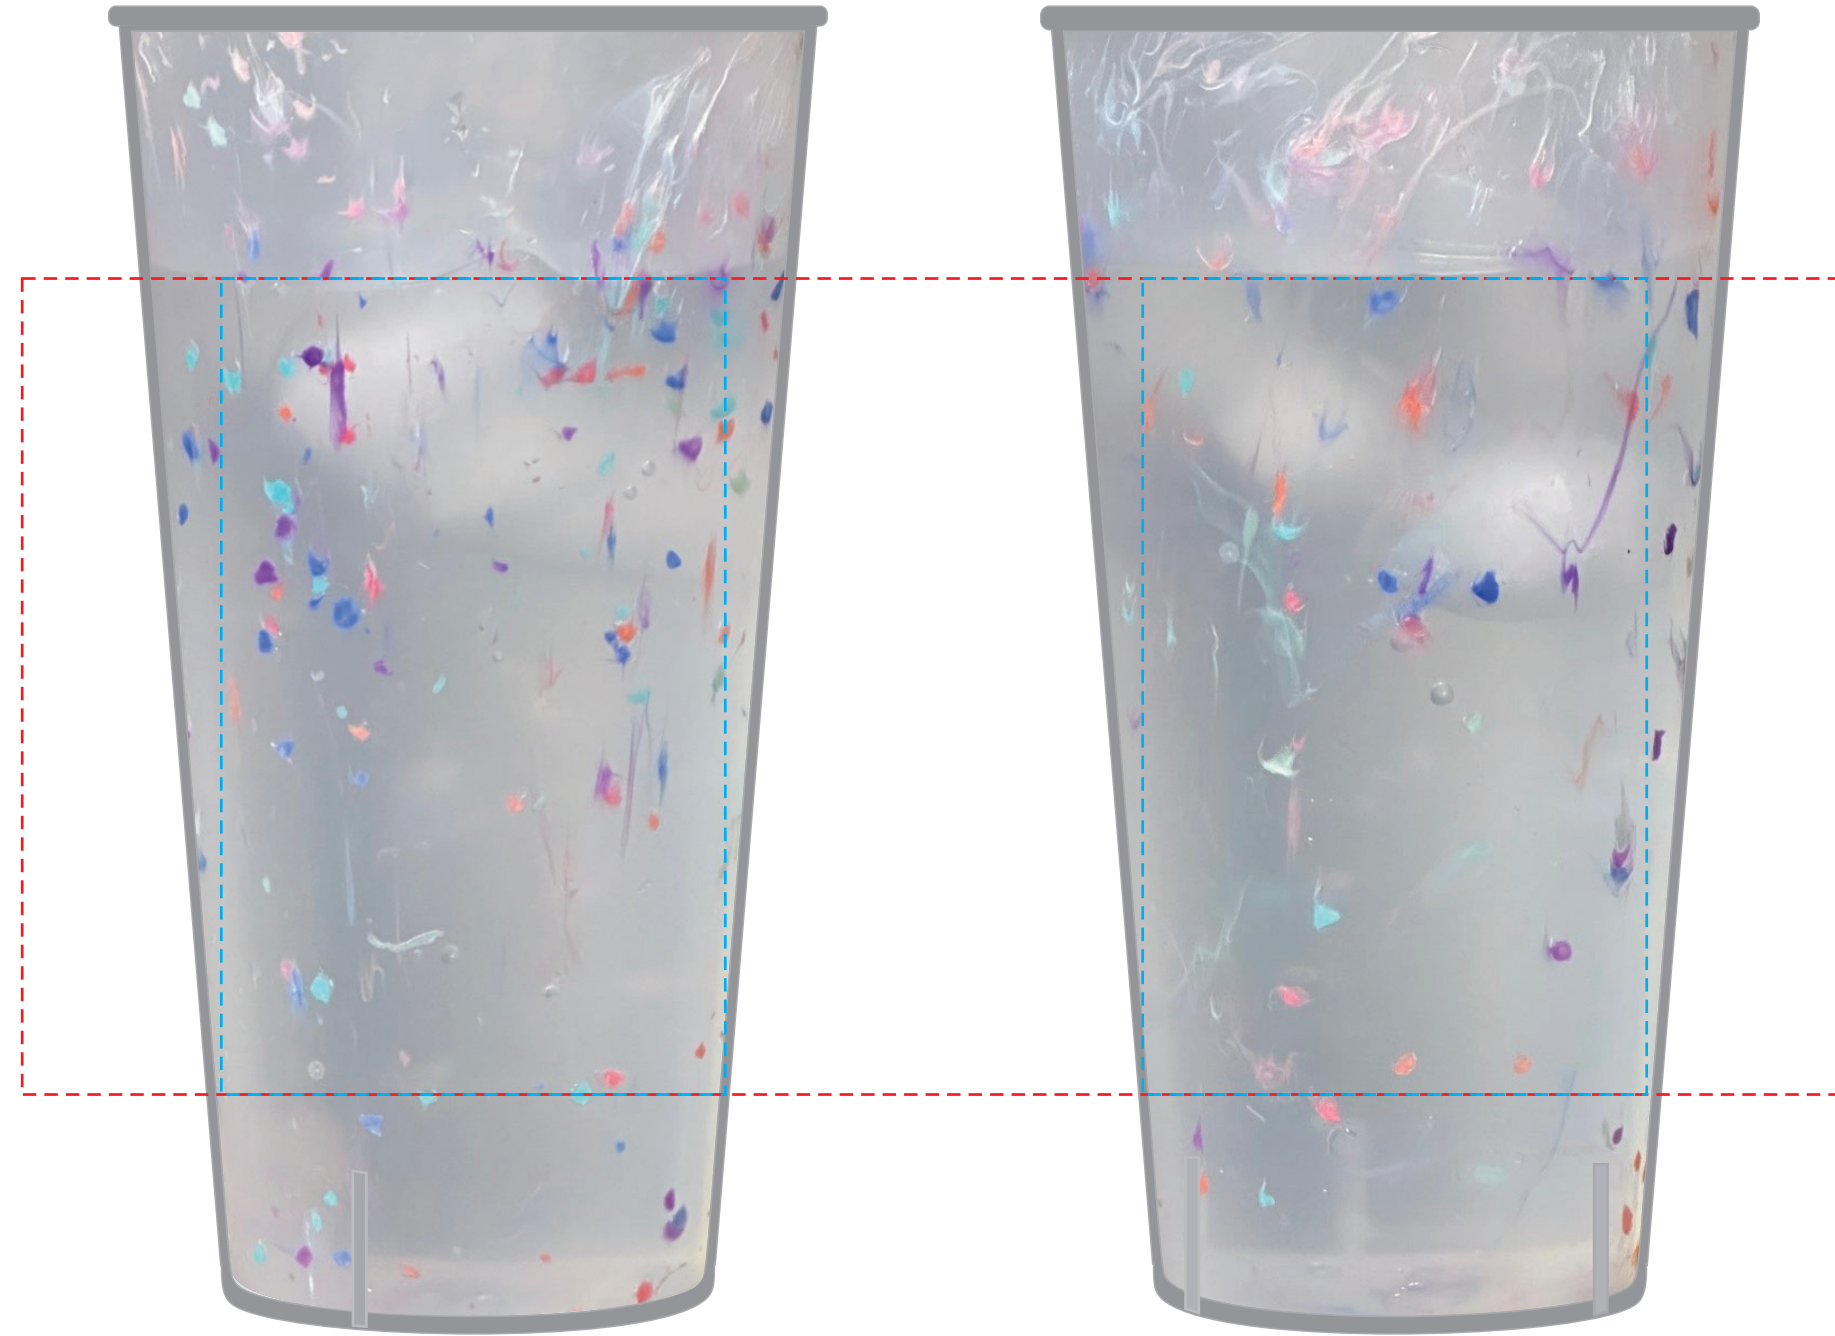

Item number: 80-76581
Item description: FCD
26 oz. Mood Rainbow Tumbler

Confetti pattern is completely random and the appearance below will not necessarily match the final product. Every cup is unique.

Where these line up to the imprint will be completely random on every item.

FCD MAX

Please be mindful that any type smaller than 6 pt. may not print well. If your art contains letters smaller than this size, and the proof is approved, we are not responsible for poor imprint quality.

(6 pt.)

**Thank you for
your business!**

**For best
accuracy
please print**

THE DOTTED LINE REPRESENTS THE MAXIMUM IMPRINT AREA. IT DOES NOT PRINT.